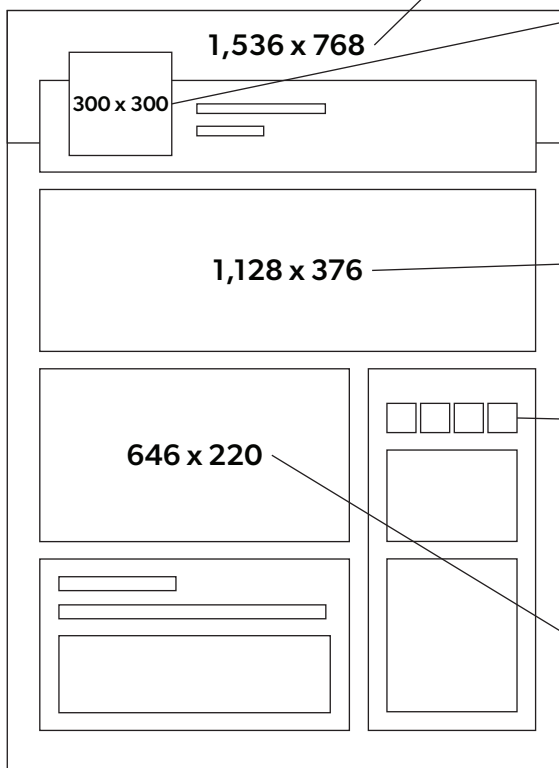

Maximum file size of 4 MB
Recommended size of 300 x 300 px

Hero Image

Maximum file size of 2 MB
Minimum size of 1,128 x 376 px

Square Logo

This image will appear when your company is
searched, so make sure you choose an image that
is recognizable.

Maximum file size of 2 MB
Resized to fit 60 x 60 px

Business Banner Image

Maximum file size of 2 MB
Minimum size of 646 x 220 px

Social Media Photo and Video Sizes 2020

Branding Iron

Instagram

Profile Image

Photo will appear on profile at 110 x 110 px
Photo will be cropped to an aspect ratio of 1:1

Photo Thumbnail

Photo thumbnail will appear at 161 x 161 px
Photo will be cropped to an aspect ratio of 1:1

Post Size

Large thumbnails will appear at 222 x 150 px
Small thumbnails will appear at 55 x 55 px

Pin Size

Pins will appear on main page at 238 px wide
Pins will appear on a board at 238 px wide
Expanded pins have a minimum width of 600 px