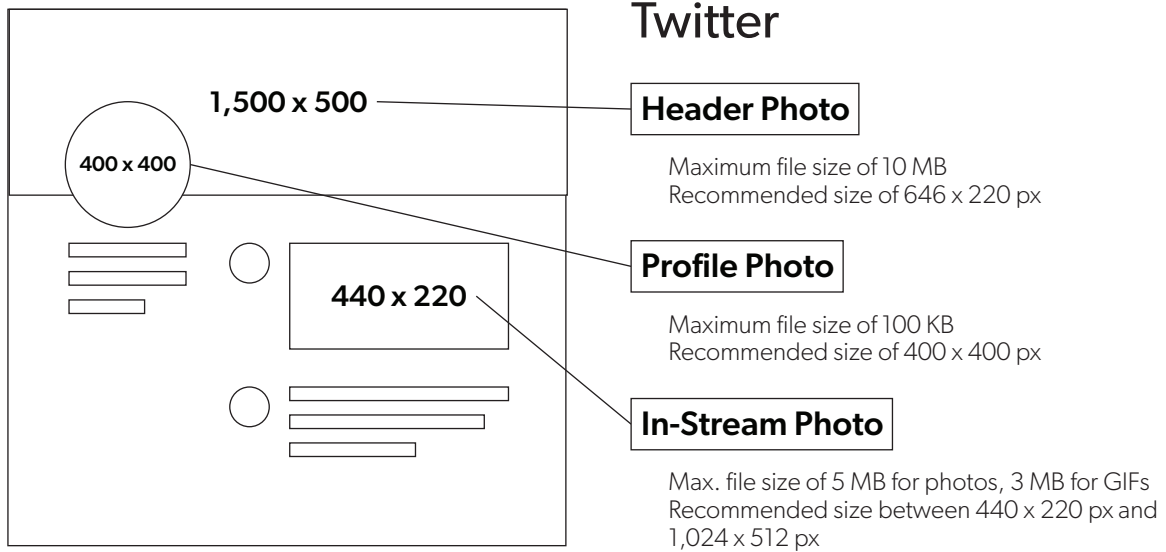

Photo will appear on profile at 110 x 110 px
Photo will be cropped to an aspect ratio of 1:1

Photo Thumbnail

Photo thumbnail will appear at 161 x 161 px
Photo will be cropped to an aspect ratio of 1:1

Post Size

Maximum size of 1,080 x 1,080 px
Photo will be scaled down to 612 x 612 px
Photo will appear in feed at 510 x 510 px
Small featured header images appear at 204 x 204 px
Large featured header images appear at 409 x 409 px

Story Size

Instagram stories will remain visible for up to twenty-four hours. You may choose to save them to your profile indefinitely by adding them to your Highlights.

Maximum size of 4 GB
Recommended resolution of 1,080 x 1,920 px
Minimum resolution of 600 x 1,067 px
Aspect ratio of 9:16

Social Media Photo and Video Sizes 2020

Branding Iron

Social Media Photo and Video Sizes 2020

Branding Iron

Pinterest

Profile Image

Maximum size of 10 MB
Photo will appear at 165 x 165 px on home page
Photo will appear at 32 x 32 px everywhere else