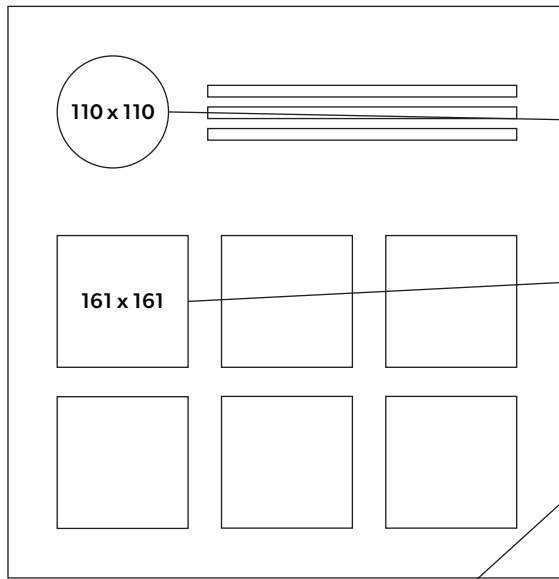

Maximum file size of 2 MB
Resized to fit 60 x 60 px

Business Banner Image

Maximum file size of 2 MB
Minimum size of 646 x 220 px

Social Media Photo and Video Sizes 2020

Branding Iron

Instagram

Profile Image

Photo will appear on profile at 110 x 110 px
Photo will be cropped to an aspect ratio of 1:1

Photo Thumbnail

Photo thumbnail will appear at 161 x 161 px
Photo will be cropped to an aspect ratio of 1:1

Post Size

Maximum size of 1,080 x 1,080 px
Photo will be scaled down to 612 x 612 px
Photo will appear in feed at 510 x 510 px
Small featured header images appear at 204 x 204 px
Large featured header images appear at 409 x 409 px

Large thumbnails will appear at 222 x 150 px
Small thumbnails will appear at 55 x 55 px

Pin Size

Pins will appear on main page at 238 px wide
Pins will appear on a board at 238 px wide
Expanded pins have a minimum width of 600 px